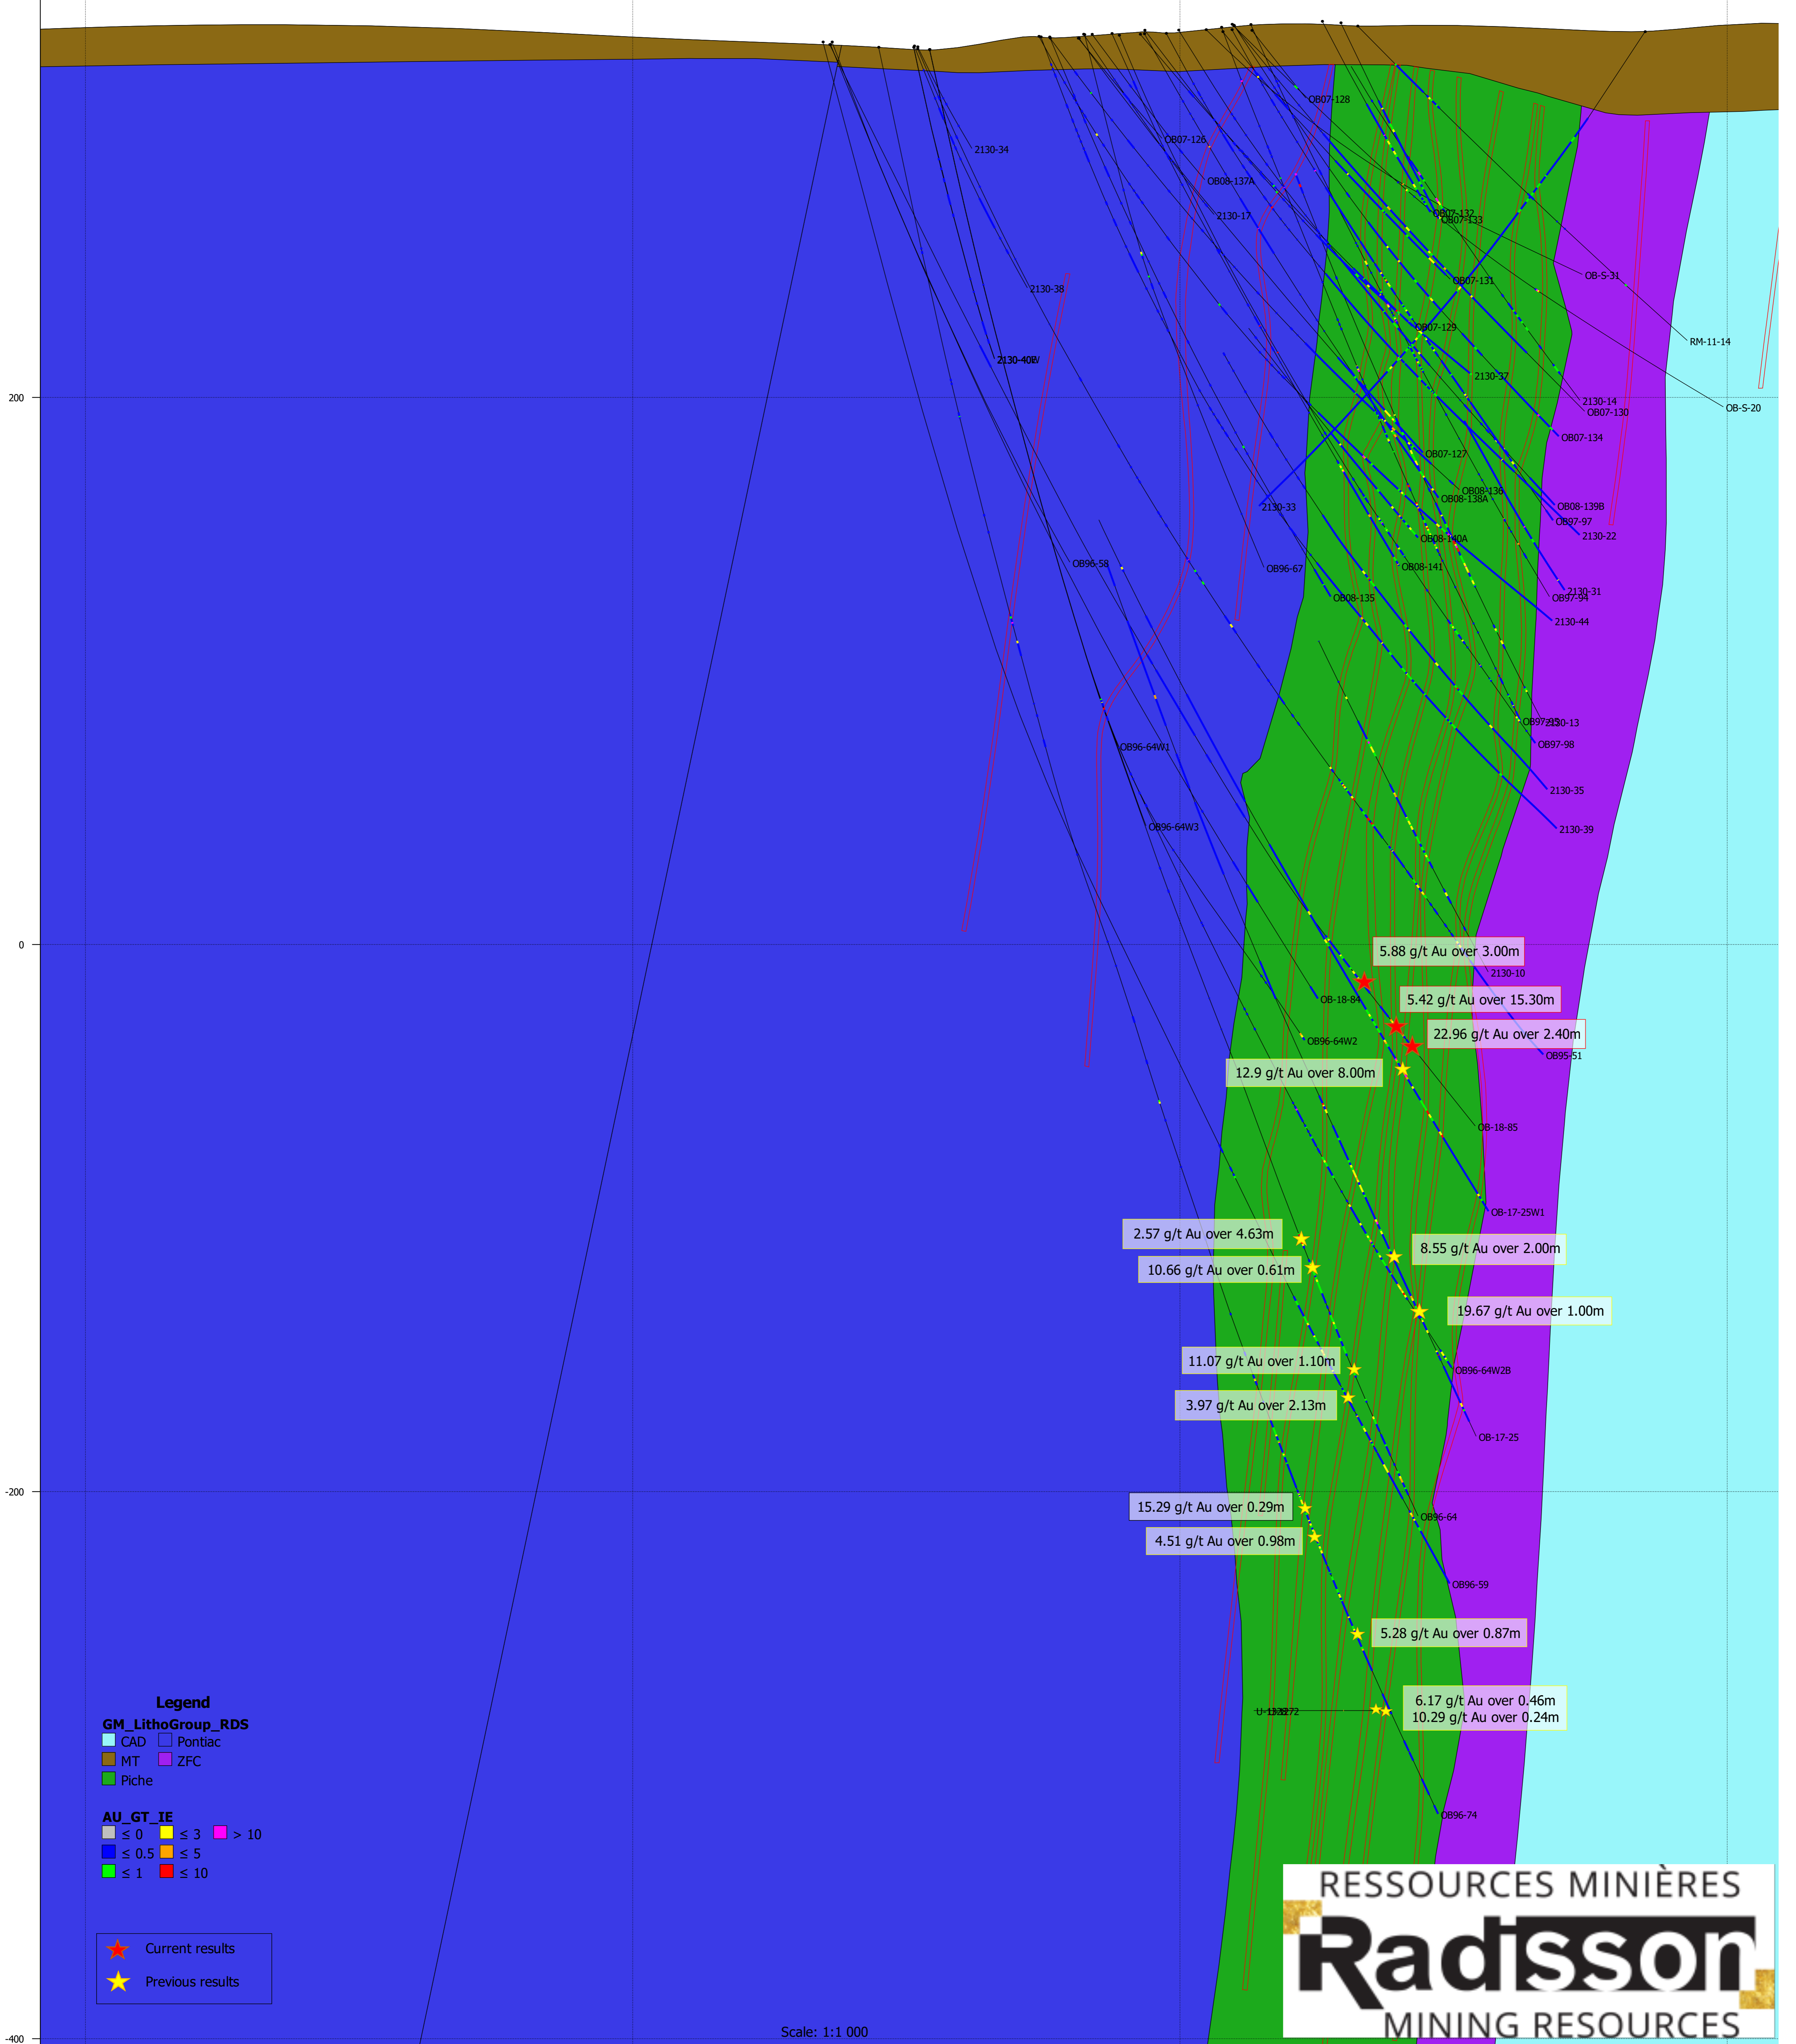

# Section694 140 E\_PR20190110

PONTIAC

PICHÉ

CADILLAC

CLLZ

### Legend

#### AU\_GT\_IE

- ≤ 0
- ≤ 3
- > 10
- ≤ 0.5
- ≤ 5
- ≤ 10

- Current results
- Previous results

RESSOURCES MINIÈRES

**Location**  
S: 694140, 5345083  
N: 694140, 5346066